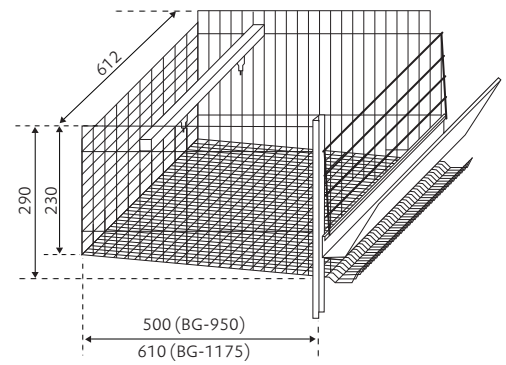

zucami®
POULTRY EQUIPMENT

QUAILS

High density | Comfortable | Fast growth
Low mortality | Easy to clean

BG-950 / BG-1.175

Nº TIERS	A mm.	B mm.	C mm.	CAPACITY:1 SECTION	
				BG-950	BG-1.175
3	1.530	1.300	360/420	(30)360	(36)432
4	1.935	1.300	360/420	(30)360	(36)576
5	2.340	1.300	360/420	(30)360	(36)720
6	2.745	1.300	360/420	(30)360	(36)864
7	3.150	1.300	360/420	(30)360	(36)1.008
8	3.555	1.300	360/420	(30)360	(36)1.152