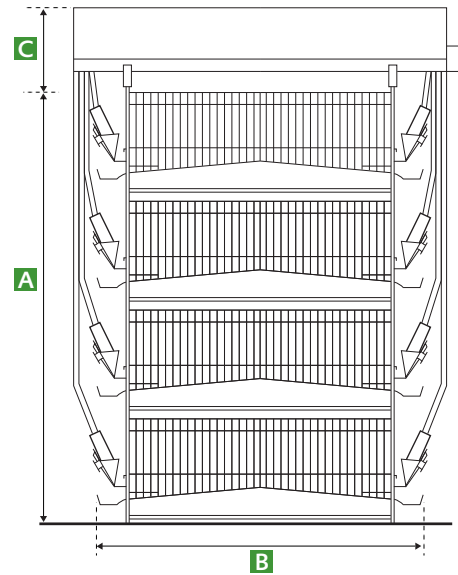

zucami®
POULTRY EQUIPMENT

QUAILS

High density | Comfortable | Fast growth
Low mortality | Easy to clean

BG-950 / BG-1.175

Nº TIERS	A mm.	B mm.	C mm.	CAPACITY:1 SECTION	
				BG-950	BG-1.175
3	1.530	1.300	360/420	(30)360	(36)432
4	1.935	1.300	360/420	(30)360	(36)576
5	2.340	1.300	360/420	(30)360	(36)720
6	2.745	1.300	360/420	(30)360	(36)864
7	3.150	1.300	360/420	(30)360	(36)1.008
8	3.555	1.300	360/420	(30)360	(36)1.152