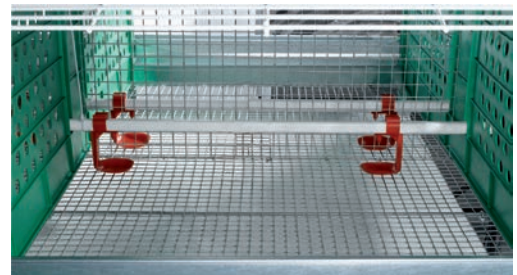

zucami®
POULTRY EQUIPMENT

CR
brooding and reproduction

Comfortable | Rapid growth
Low mortality | Easy to clean

CR 500

Number of birds _ 10

Useful surface per bird _ 305 cm².

Number of birds _ 11

Useful surface per bird _ 277 cm².

CR 630 and 630 with pre-drying

Number of birds _ 12

Useful surface per bird _ 320 cm².

Number of birds _ 13

Useful surface per bird _ 296 cm².

CR 500			
Nº TIERS	A mm.	B mm.	C mm.
3	1.280	1.850	1.700
4			2.210
5		2.000	2.720

CR 630 and CR 630 with pre-drying			
Nº TIERS	A mm.	B mm.	C mm.
3	1.545	2.200	1.850
4	1.640		2.410
5	with pre-drying	2.280	2.970

ADJUSTABLE HEIGHT OF DRINKING SYSTEM

zucami[®]
POULTRY EQUIPMENT

The green ones