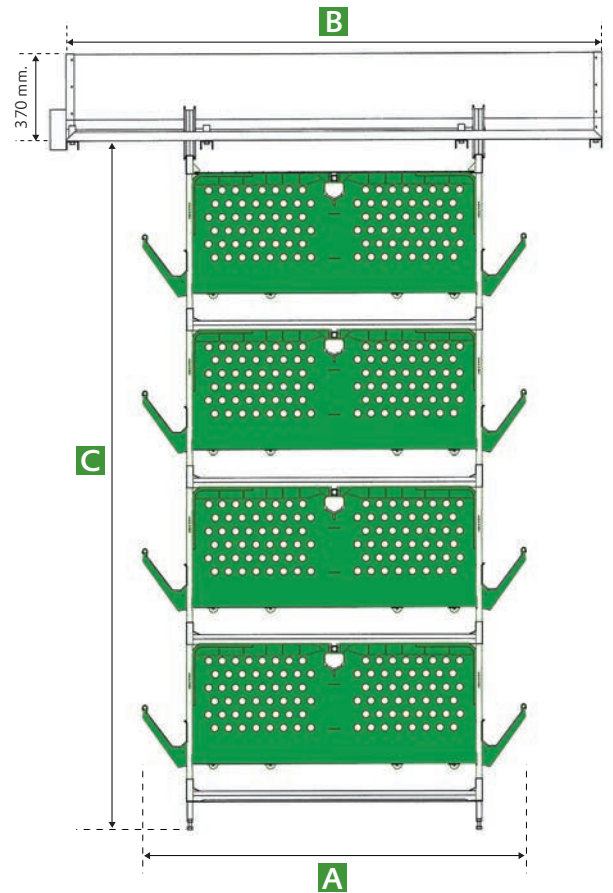

zucami®
POULTRY EQUIPMENT

CR
brooding and reproduction

Comfortable | Rapid growth
Low mortality | Easy to clean

CR 500

Number of birds _ 10

Useful surface per bird _ 305 cm².

Number of birds _ 11

Useful surface per bird _ 277 cm².

CR 630 and 630 with pre-drying

Number of birds _ 12

Useful surface per bird _ 320 cm².

Number of birds _ 13

Useful surface per bird _ 296 cm².

CR 500			
Nº TIERS	A mm.	B mm.	C mm.
3	1.280	1.850	1.700
4			2.210
5		2.000	2.720

CR 630 and CR 630 with pre-drying			
Nº TIERS	A mm.	B mm.	C mm.
3	1.545	2.200	1.850
4	1.640		2.410
5	with pre-drying	2.280	2.970

ADJUSTABLE HEIGHT OF DRINKING SYSTEM

zucami[®]
POULTRY EQUIPMENT

The green ones