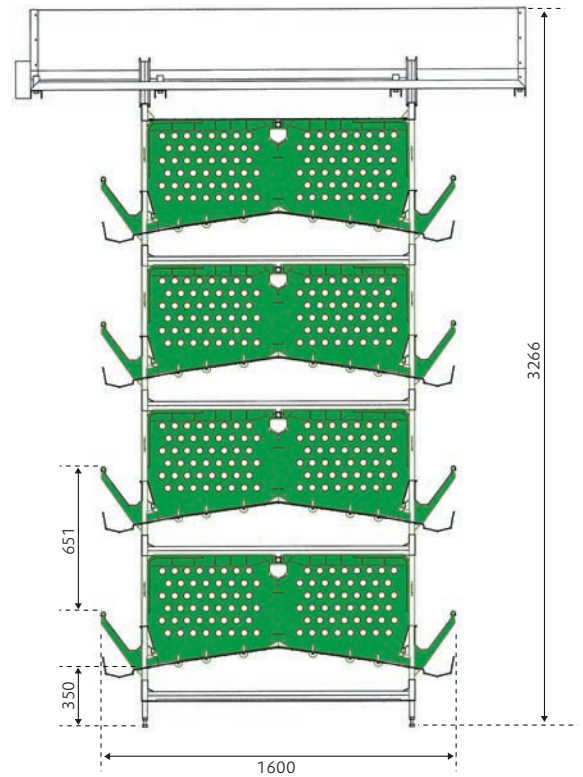

zucami®
POULTRY EQUIPMENT

M.E.C.
Modified Enriched Cage

High laying rates
Comfortable | Easy to clean

M.E.C. 50

Total surface _ 38.430 cm².

Useful surface per bird _ 769 cm².

Surface of nest and bedding _ 7.500 cm².

Free surface per bird _ 619 cm².

Surface of nest and bedding per bird _ 150 cm².

Bedding tube _ 1 x 152 cm.

Perch length per bird _ 15,8 cm.

Nail cutting devices _ 8

Floor tilt _ 14%

BEDDING

NEST